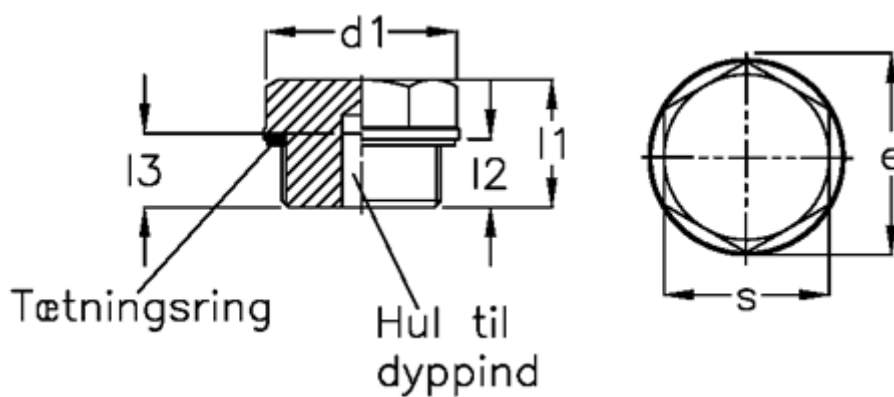

Data Sheet

Article number: 20243525

Description: E+G

Threaded plug GN 742-22-G3/8-OS-1

Measures

$d1 = 22$

$d2 = G3/8$

$d4 = M5$

$e = 20.8$

$l1 = 15.5$

$l2 = 8.0$

$s = 18$